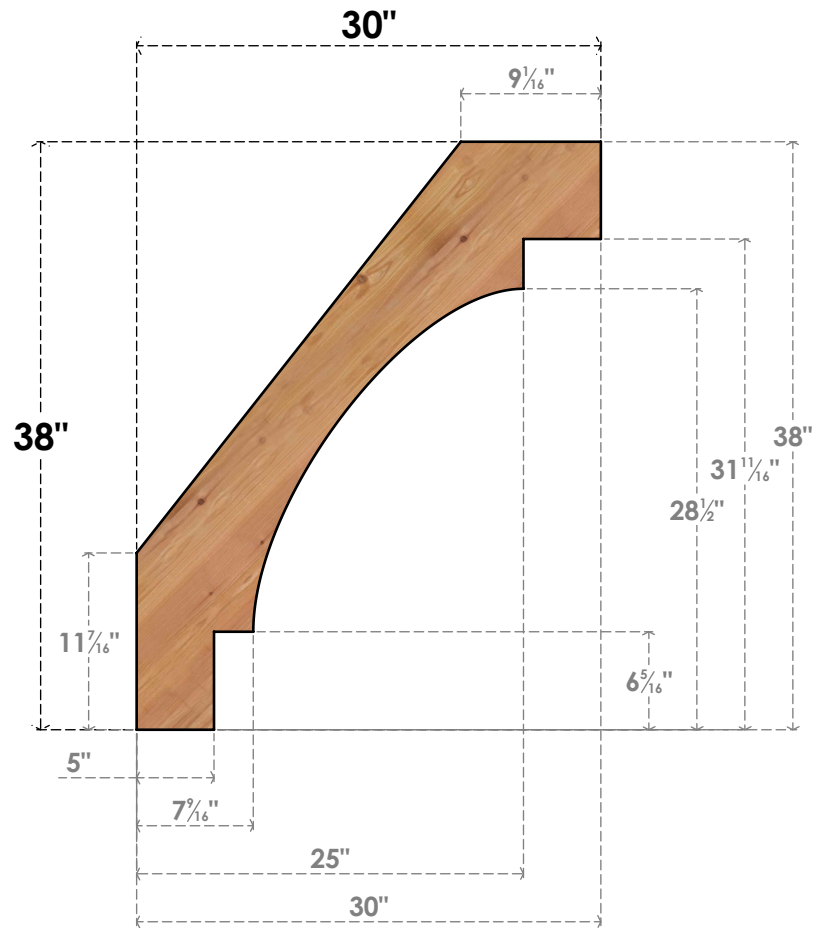

# BRC06X30X38MRC00SWR

5 1/2"W X 30"D X 38"H MERCED SMOOTH BRACE, WESTERN RED CEDAR

**SIDE**

**FRONT**

EKENA MILLWORK  
 2300 WEST MAIN ST.  
 CLARKSVILLE, TX 75426  
 TOLL FREE: 866-607-0453  
 WWW.EKENAMILLWORK.COM