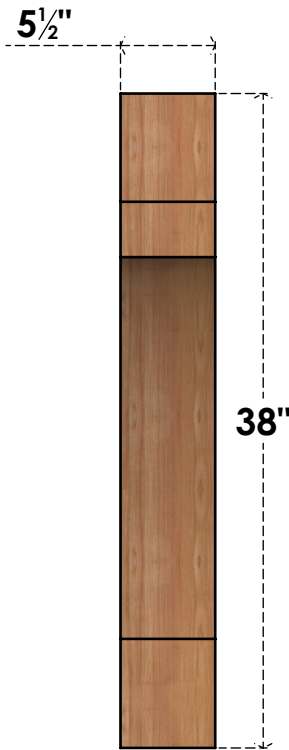

# BRC06X30X38MRC00SWR

5 1/2"W X 30"D X 38"H MERCED SMOOTH BRACE, WESTERN RED CEDAR

**SIDE**

**FRONT**

EKENA MILLWORK  
 2300 WEST MAIN ST.  
 CLARKSVILLE, TX 75426  
 TOLL FREE: 866-607-0453  
 WWW.EKENAMILLWORK.COM

**NOTES**

1. INSTALLATION TO BE COMPLETED IN ACCORDANCE WITH MANUFACTURER'S SPECIFICATIONS.
2. DRAWING MAY NOT BE TO SCALE
3. THIS DRAWING IS INTENDED FOR DESIGN AND PLANNING PURPOSES ONLY.
4. ALL INFORMATION CONTAINED HEREIN WAS CURRENT AT THE TIME OF DEVELOPMENT BUT MUST BE REVIEWED AND APPROVED BY THE PRODUCT MANUFACTURER TO BE CONSIDERED ACCURATE.
5. PRODUCTS ARE NOT KILN DRIED. THIS ITEM IS UNIQUE AND WILL CONTAIN THE NATURAL VARIATIONS THAT THE WOOD SPECIES OFFERS. THIS MAY RESULT IN VARIATIONS UP TO 1/4"